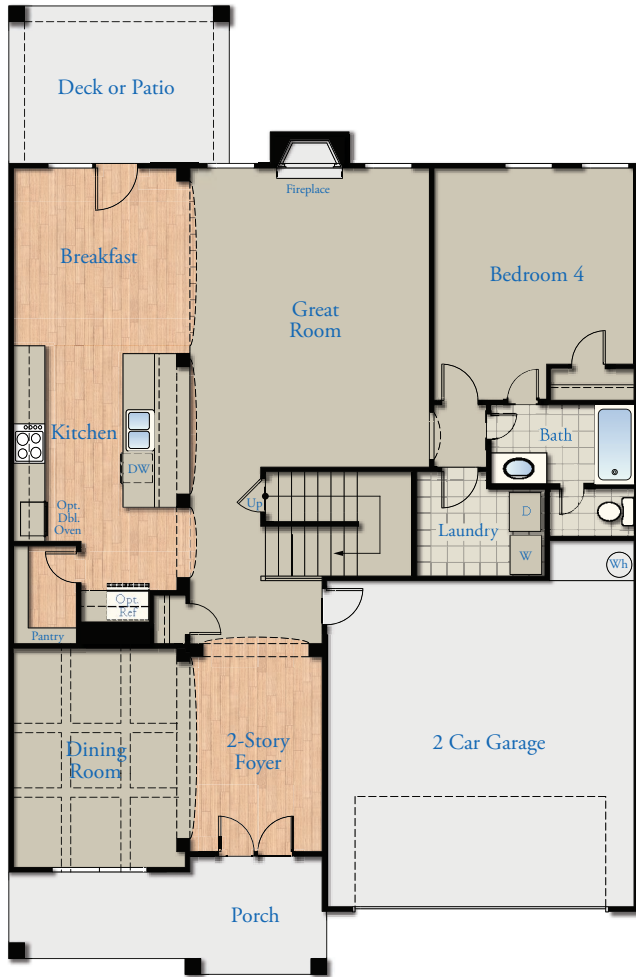

THE KATHRYN

4 Bedrooms
3 Baths

Total Approx. Sq. Ft.: 3,186
First Floor: 1,405
Second Floor: 1,781

Optional Media/Bedroom/Flex
Optional 3rd Car Garage

First Floor

Second Floor

THE KATHRYN

For illustrative purposes only. Subject to errors, omissions and withdrawal without notice. Almonthomes.com 4/26/17