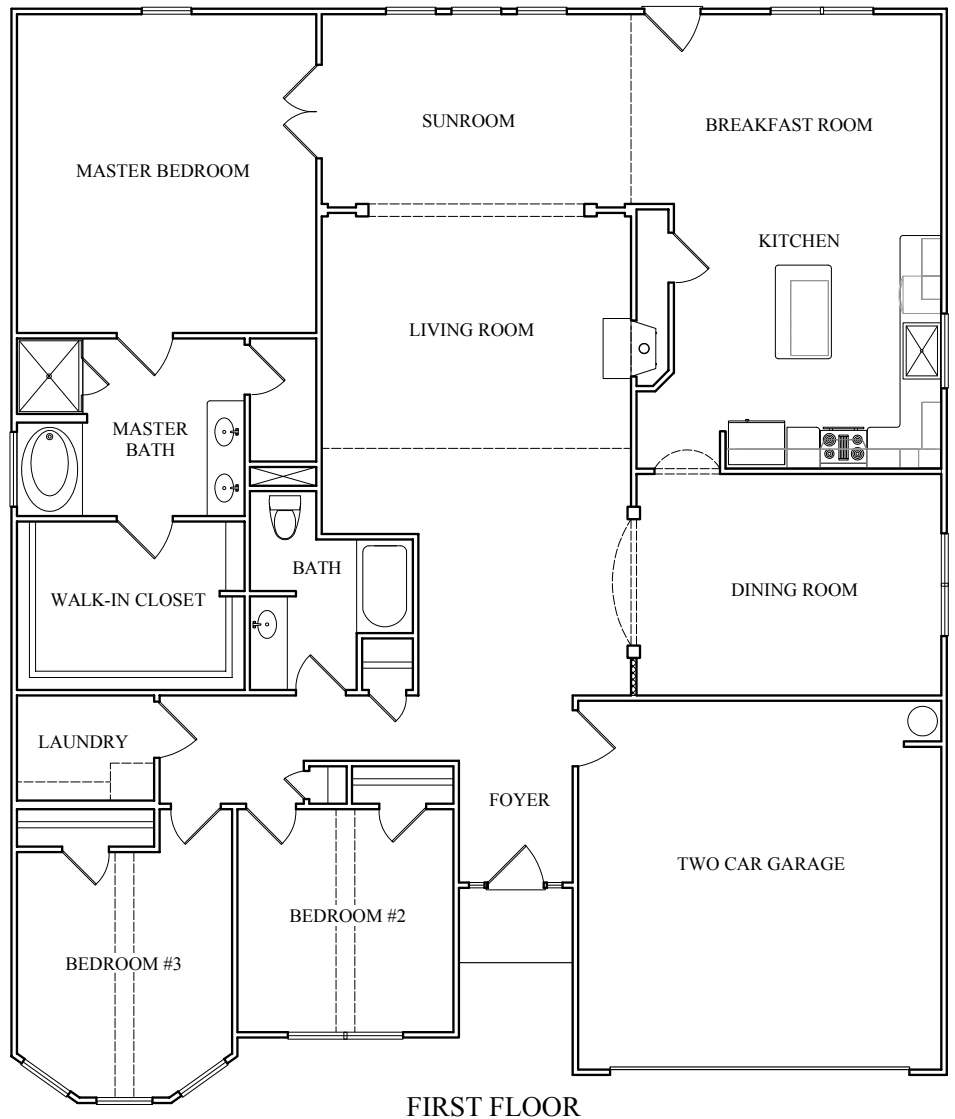

THE ASHE
3 Bedroom 2 Bath
2768 Total Ft.
2368 Heated Ft.

Built on
EXPERIENCE